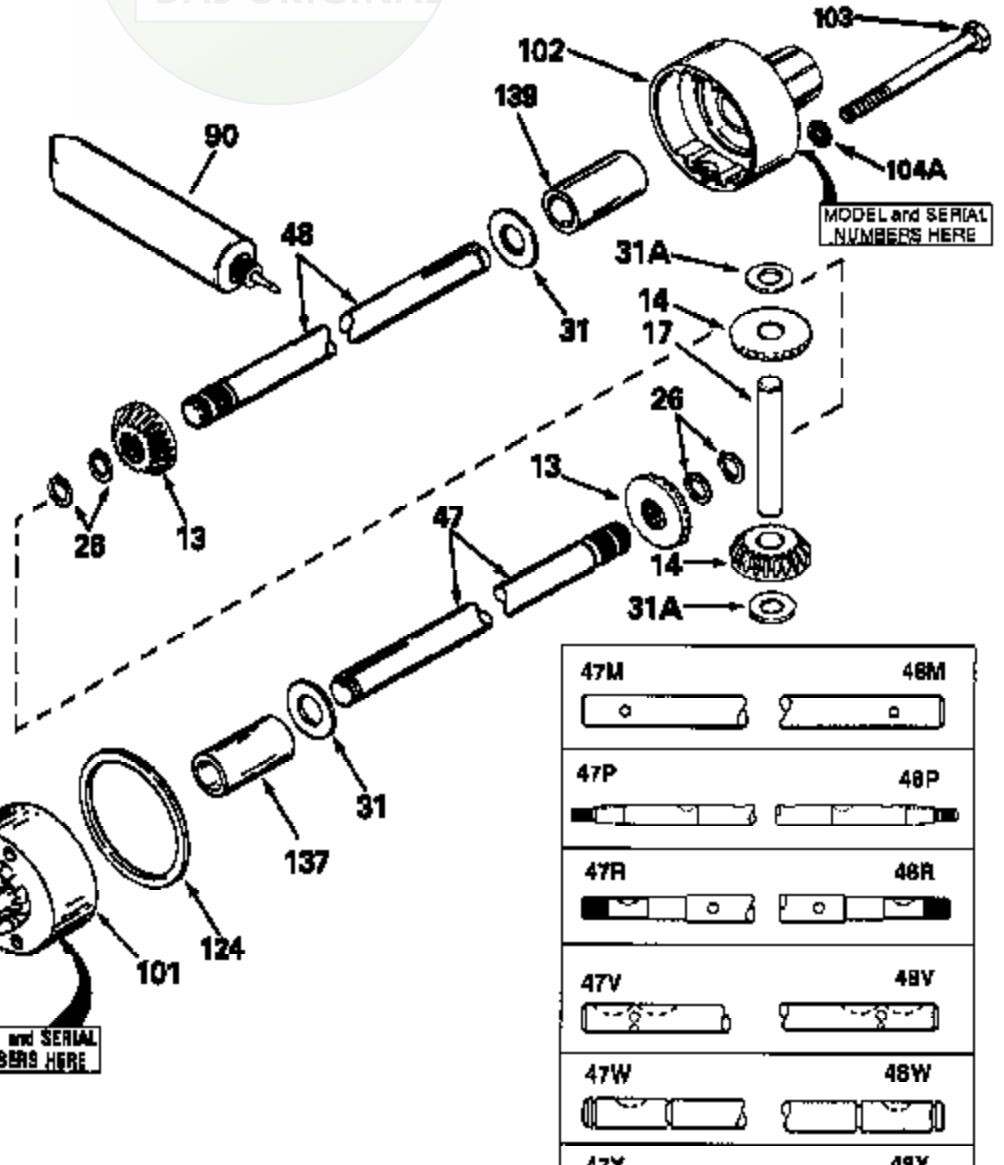

JOIST

SICHER IST DAS:
DAS ORIGINAL

47	48
47A	48A
47B	48B
47C	48C
47D	48D
47E	48E
47H	48H
47L	48L

47M	48M
47P	48P
47R	48R
47V	48V
47W	48W
47X	48X

Ref #	Part Number	Qty	Description
13	778221		Gear, Bevel (16 teeth)
14	778068		Gear, Pinion (16 teeth)
17	786040		Pin, Drive
26	792018		Ring, Retaining
26	792125		Ring, Retaining (4 required) (Pkg. of 2)
31	780001		Washer (3/4" ID x 1-1/2" OD x 1/16" t hick)
31A	780096		Washer, Thrust
47H	774827		Axle (14-31/32" long)
48H	774828		Axle (18-27/32" long)
82	786042		Sprocket. No Teeth 40. O.D. 6.650
82	786043		Sprocket. No Teeth 54. O.D. 8.823
82	786051		Sprocket. No Teeth 60. O.D. 9.841
82	786070	100-150C	Sprocket. No Teeth 48. O.D. 7.920
82	786041A	Peerless	Sprocket. No Teeth 45. O.D. 7.389
90	788067B		Grease (32 oz. bottle Bentonite greas e)
101	774342		Differential Carrier Hsg (Incl. 137)
102	774343		Differential Carrier Hsg (Incl. 139)
103	792041		Screw, 5/16-18 x 3-3/4"
104A	792061		Washer, Flat, 5/16"
104	792042		Nut, Lock, 5/16-18 (Use as required)
137	780110		Bushing (1" ID x 1-1/8" OD x 2" long)
139	780110		Bushing (1" ID x 1-1/8" OD x 2" long)